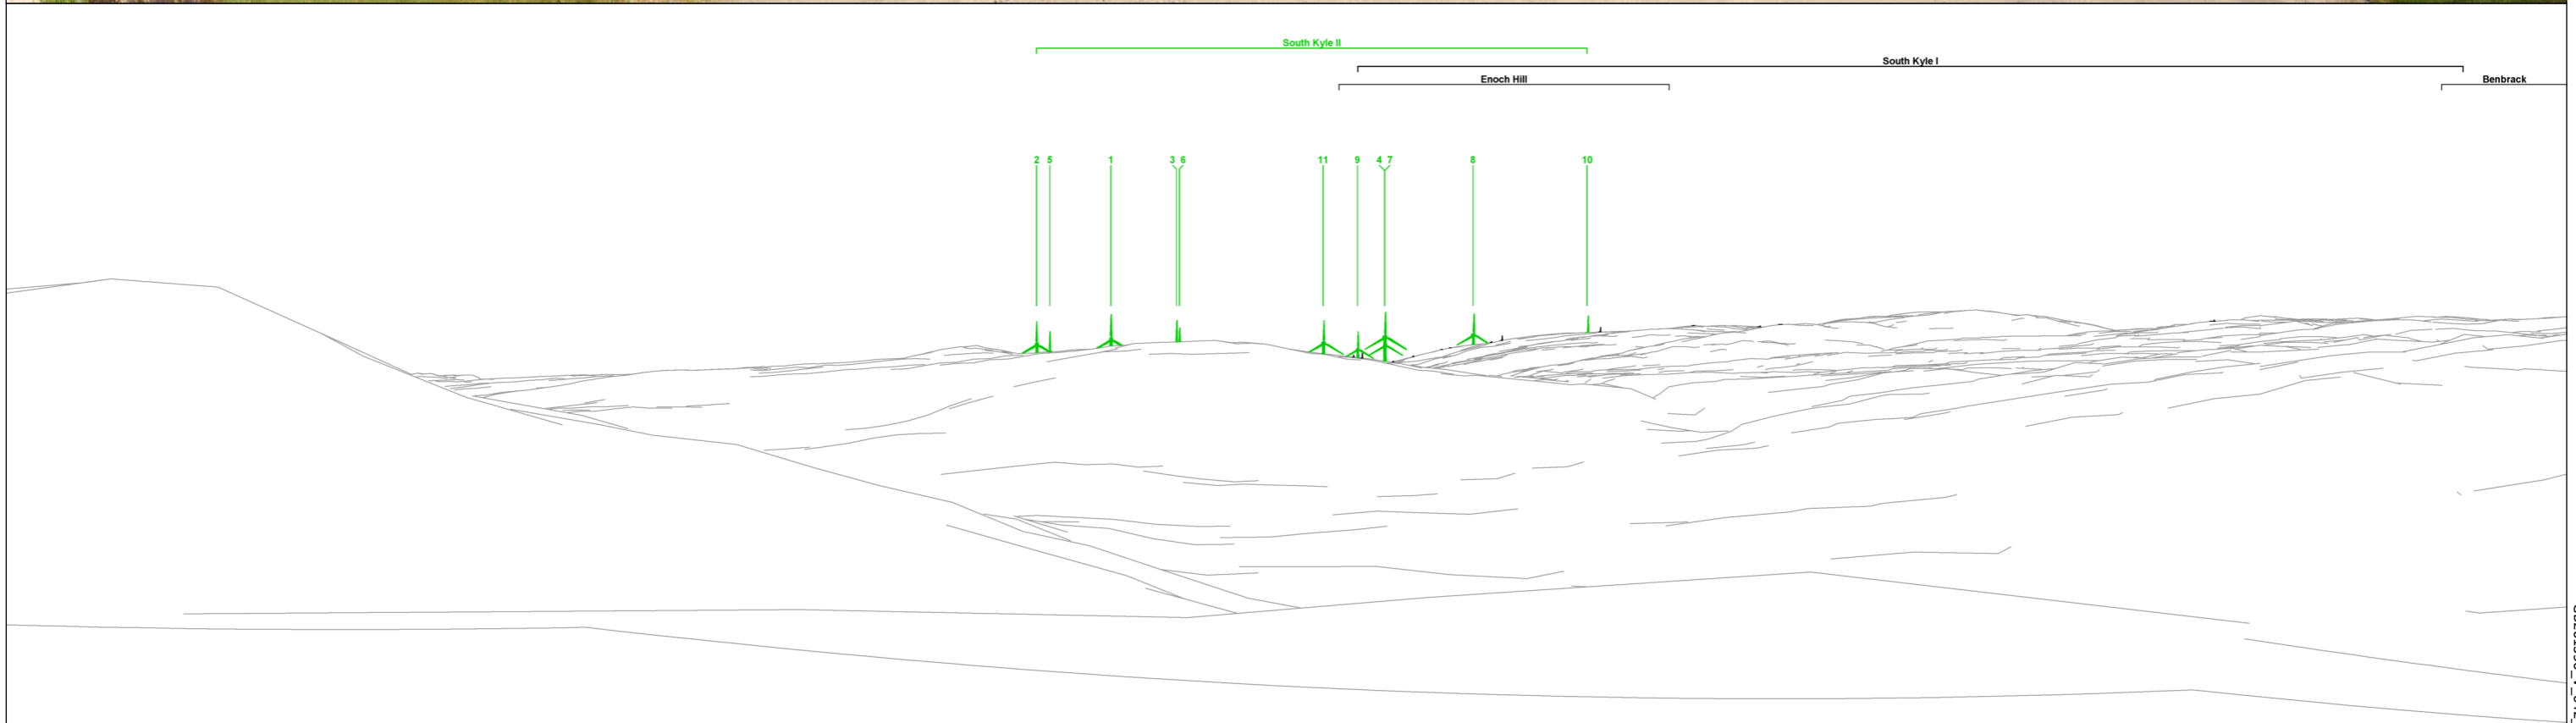

Photomontage

Wireline

- Proposed South Kyle II Wind Farm
- Operational/under construction wind farm

South Kyle II Wind Farm
Viewpoint 6b: Craigengillan House (The Stables)

OS reference: 247389E 602782N
 Eye level: 209 m AOD
 Viewer height: 1.5 m
 Direction to centre of wire: 56.2°
 Horizontal field of view: 90° (cylindrical projection)

Camera: Canon EOS 1ds Mk III
 Lens: 50 mm f1.8
 Camera height: 1.5 m AGL
 Date and time of photograph: 23/03/2024 14:45

Nearest turbine: T1
 Minimum distance: 5.5 km
 Theoretical number of tips visible: 11
 Theoretical number of hubs visible: 7