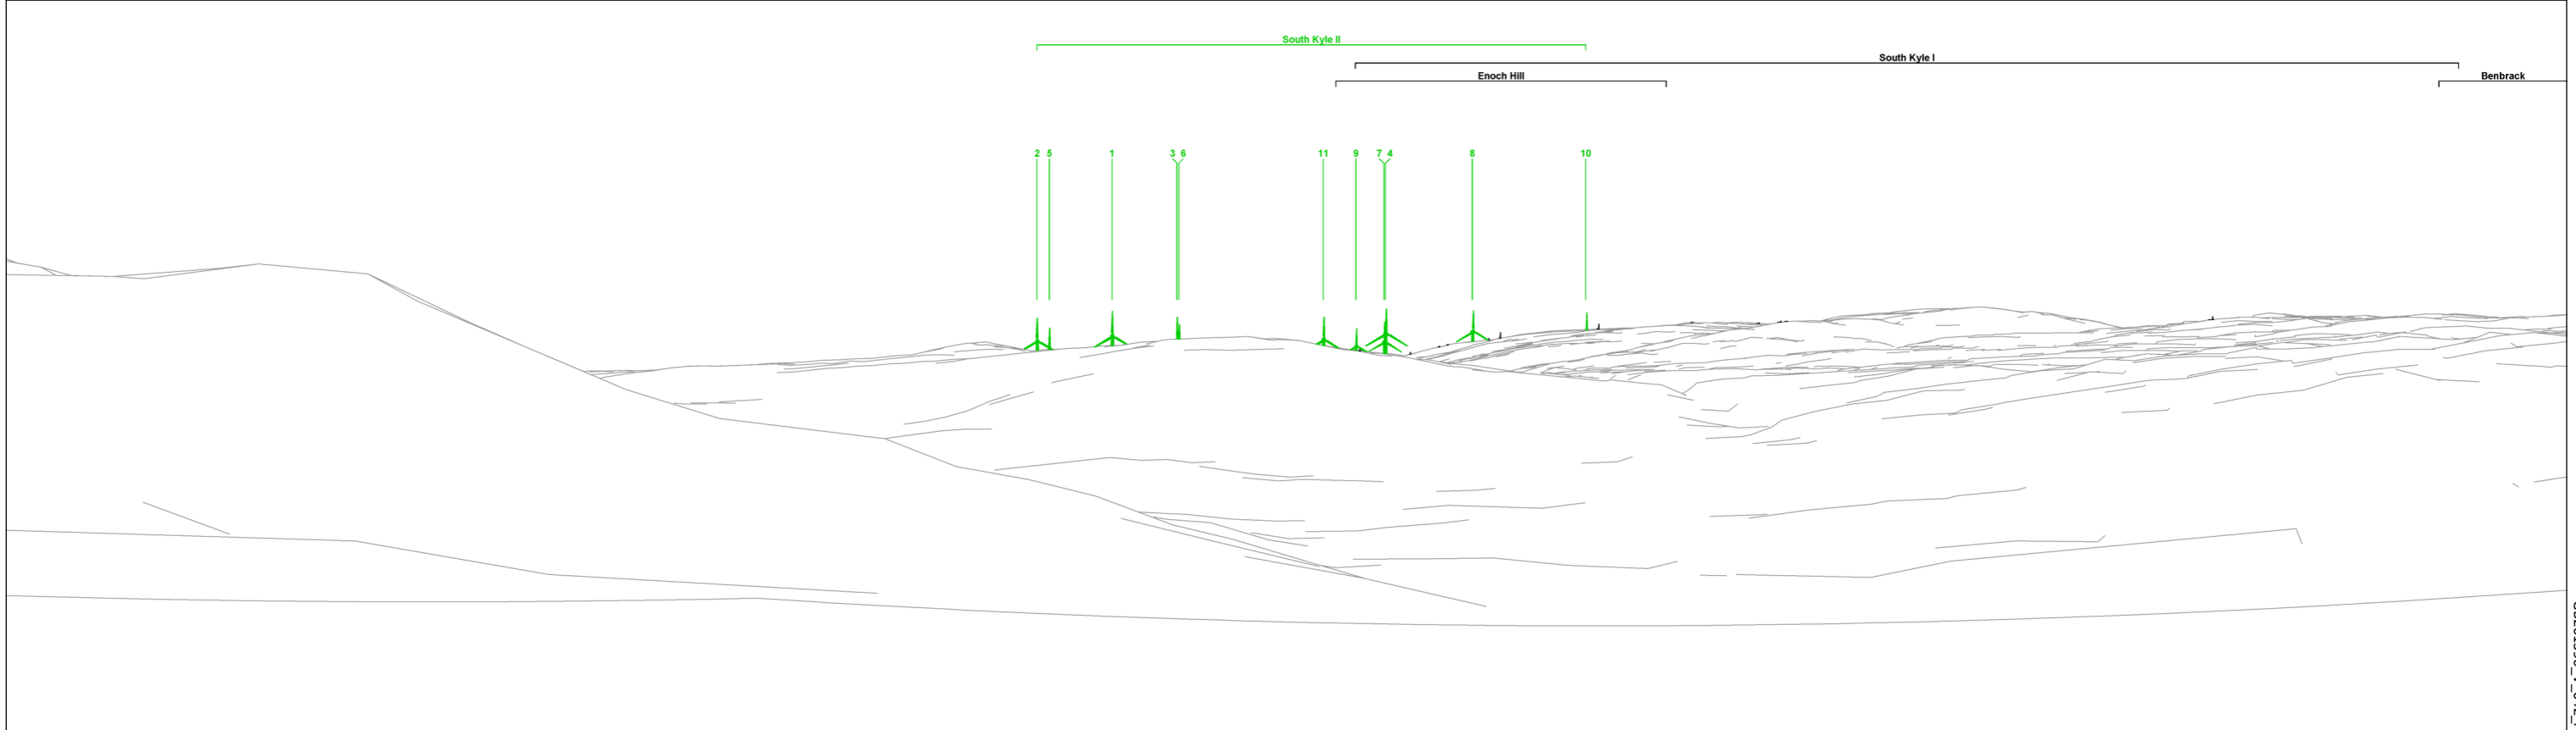

Photomontage

11 turbine layout

- Proposed South Kyle II Wind Farm
- Operational/under construction wind farm

South Kyle II Wind Farm
Viewpoint 6a: Craigengillan House (The Front Door)

OS reference: 247368E 602805N
 Eye level: 209 m AOD
 Viewer height: 1.5 m
 Direction to centre of wire: 56.1°
 Horizontal field of view: 90° (cylindrical projection)

Camera: Canon EOS 1ds Mk III
 Lens: 50 mm f1.8
 Camera height: 1.5 m AGL
 Date and time of photograph: 23/03/2024 12:45

Nearest turbine: T1
 Minimum distance: 5.5 km
 Theoretical number of tips visible: 11
 Theoretical number of hubs visible: 8