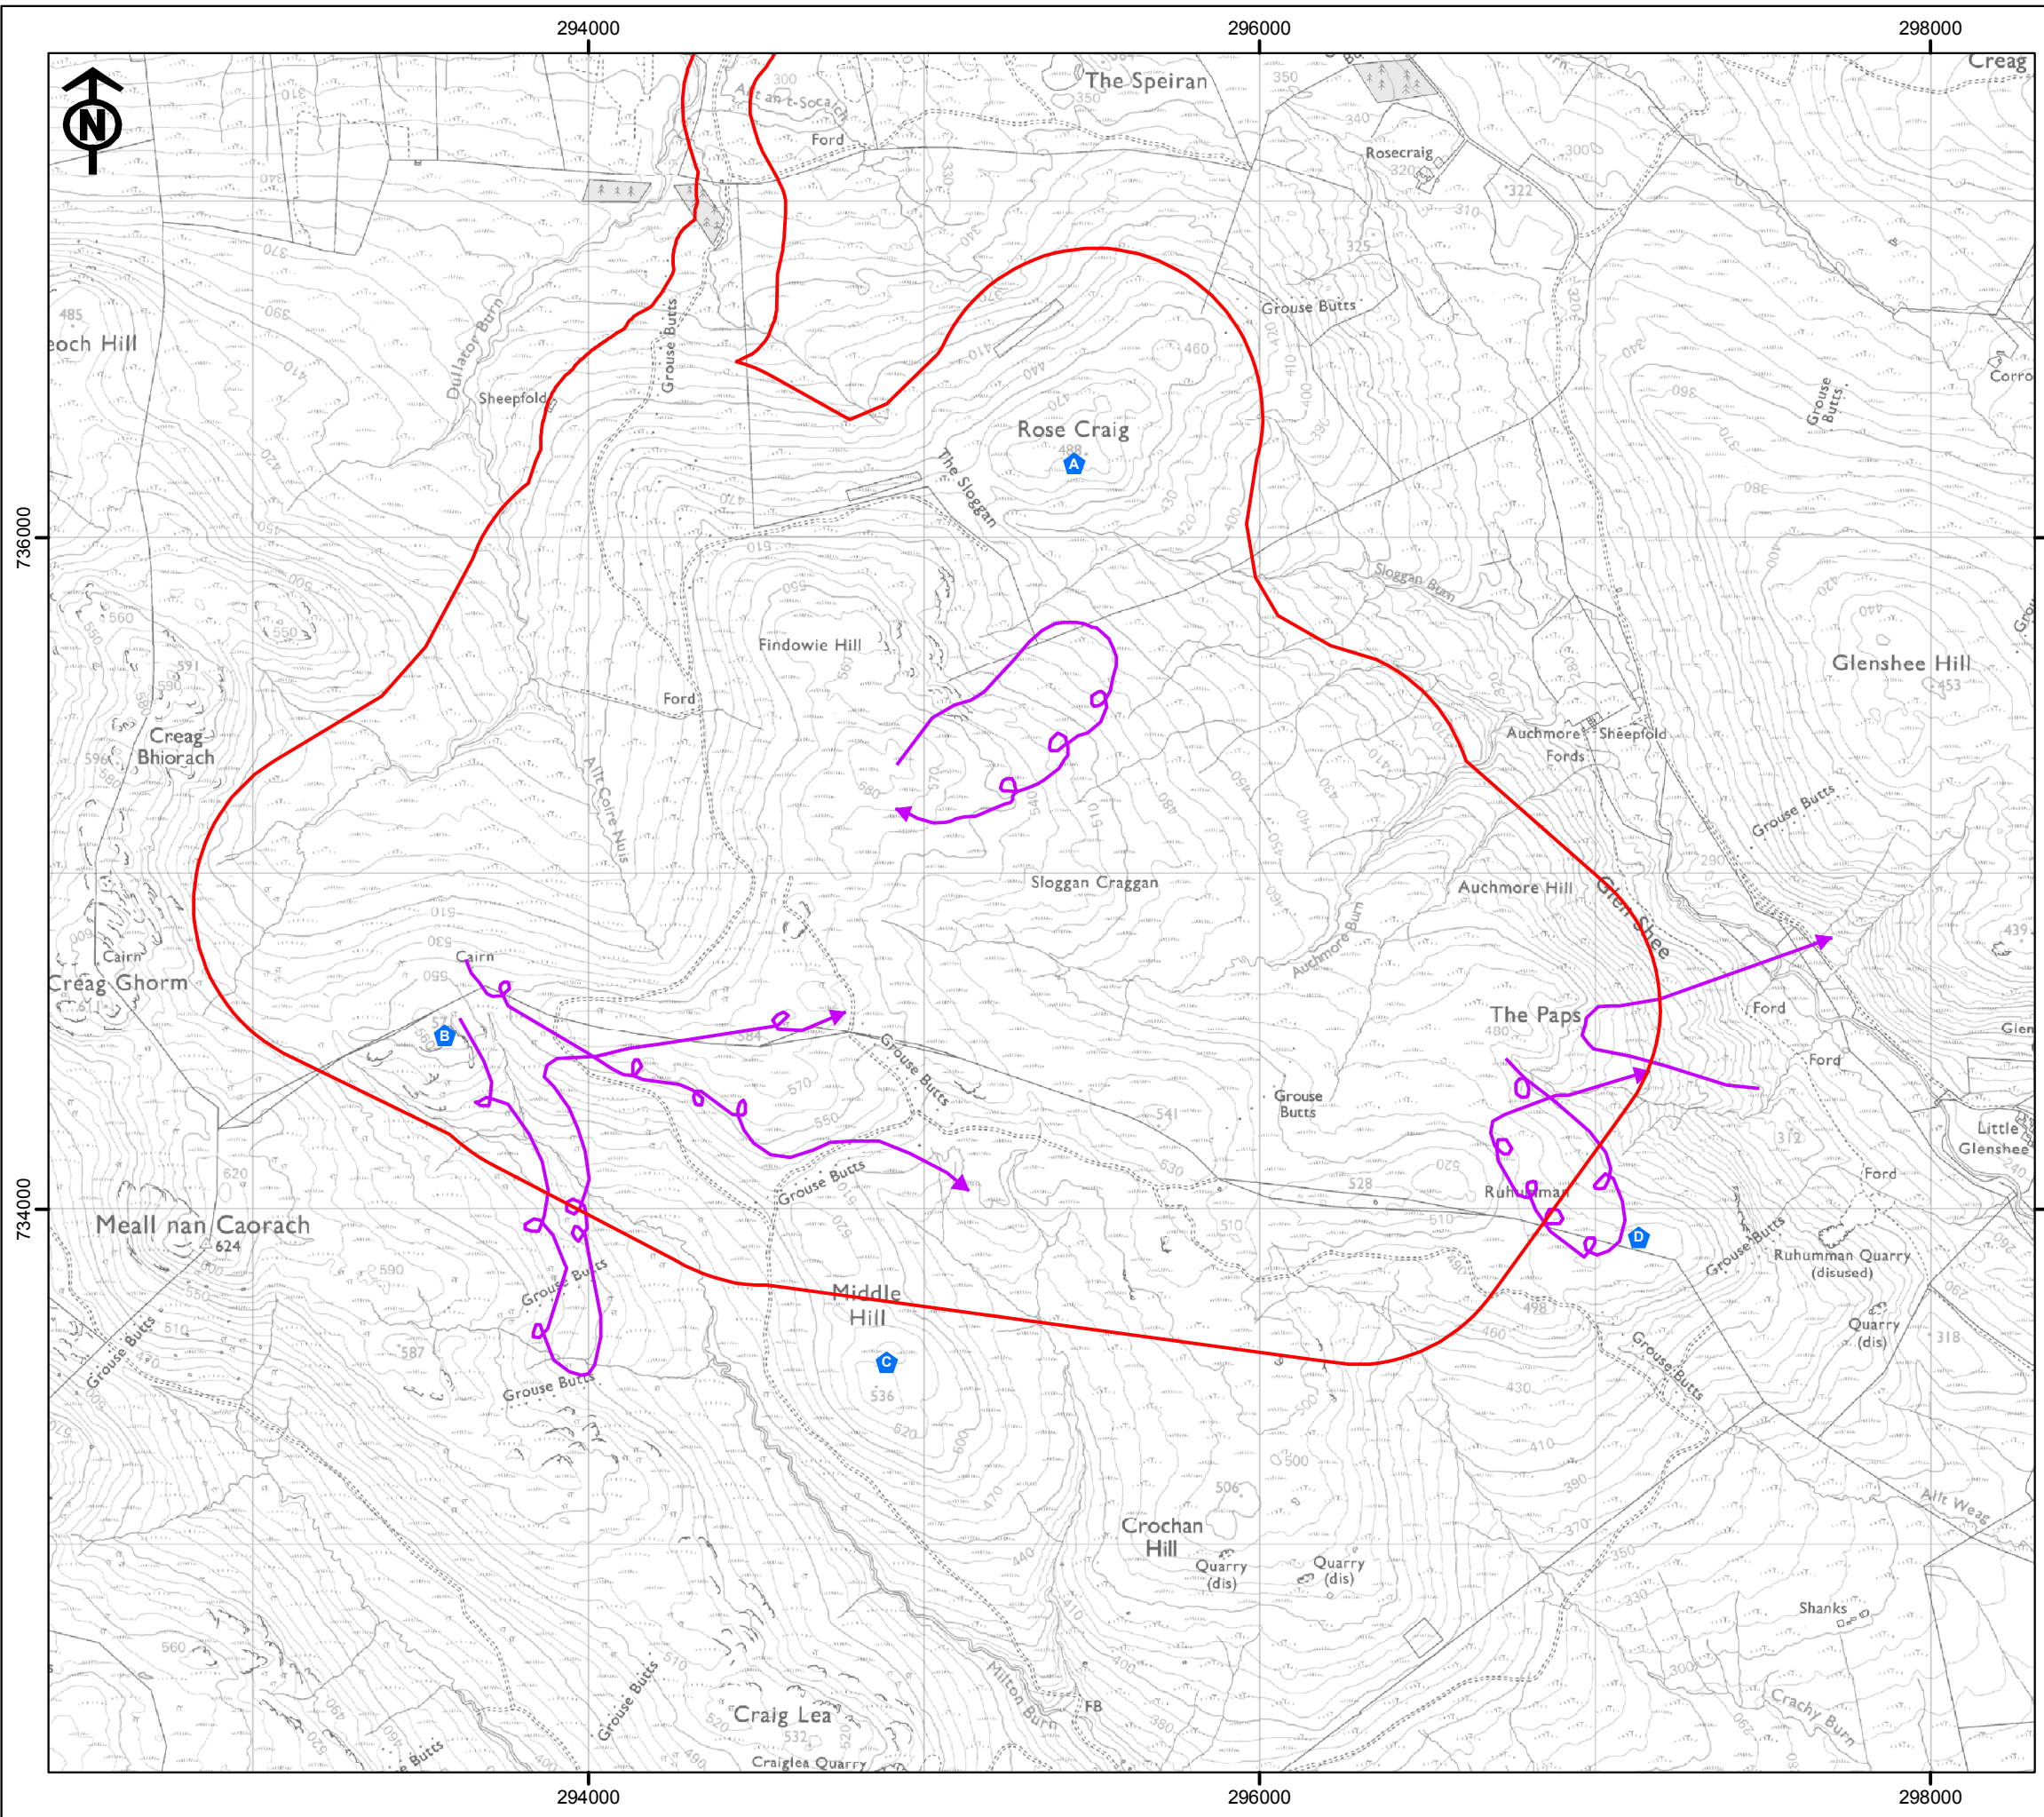

**LOGIEALMOND
WIND FARM**
Supplementary Environmental
Information 2009

FIGURE 1.6
Red Kite
Flight Lines 2008

Legend

-  Planning application boundary
-  Vantage point
-  Red kite flight line

Notes
1 Do not scale

Reproduced from Ordnance Survey digital map data © Crown Copyright 2009. All rights reserved.
© Vattenfall Wind Power Ltd 2009.

Drg No	6128-531-PA-006		
Rev	A	Date	07/05/09
By	BO	Layout	N/A

**Figure
1.6**