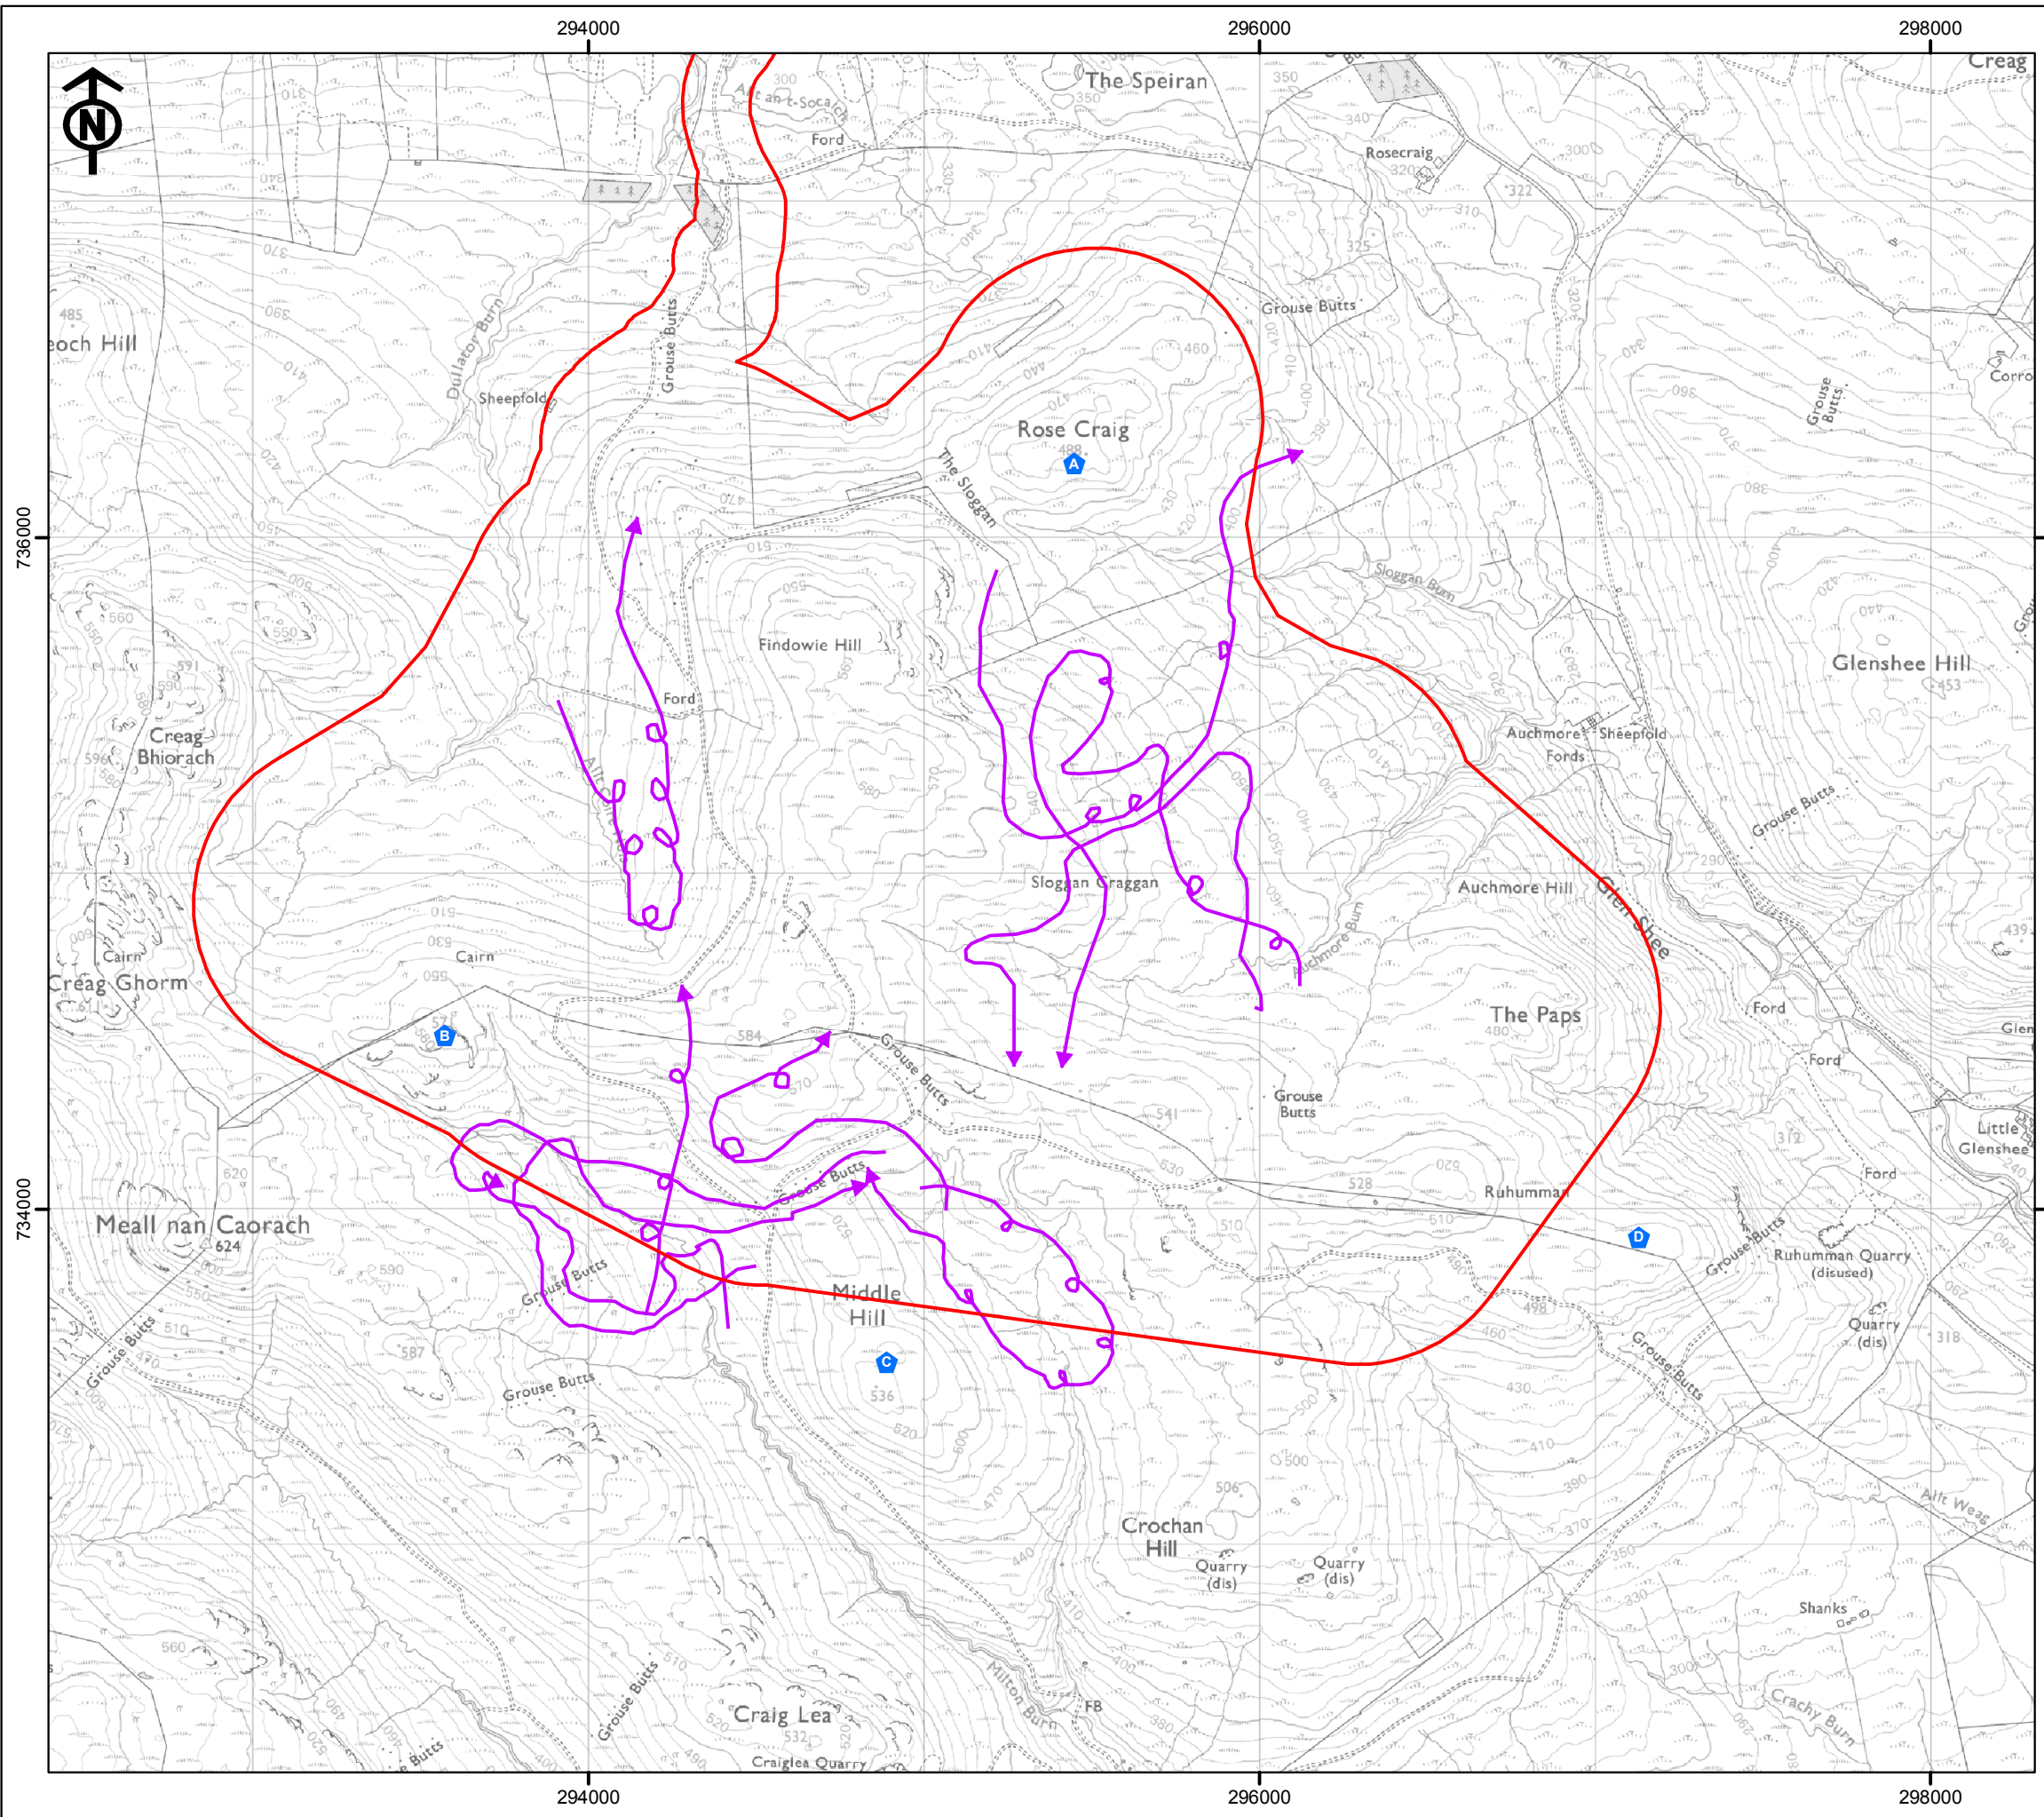

**LOGIEALMOND  
WIND FARM**  
Supplementary Environmental  
Information 2009

**FIGURE 1.7**  
Hen Harrier  
Flight Lines 2008

- Legend**
-  Planning application boundary
  -  Vantage point
  -  Hen harrier flight line

Notes  
1 Do not scale

Reproduced from Ordnance Survey digital map data © Crown Copyright 2009. All rights reserved.  
© Vattenfall Wind Power Ltd 2009.

Drg No	6128-531-PA-007		
Rev	A	Date	07/05/09
By	BO	Layout	N/A

**Figure  
1.7**